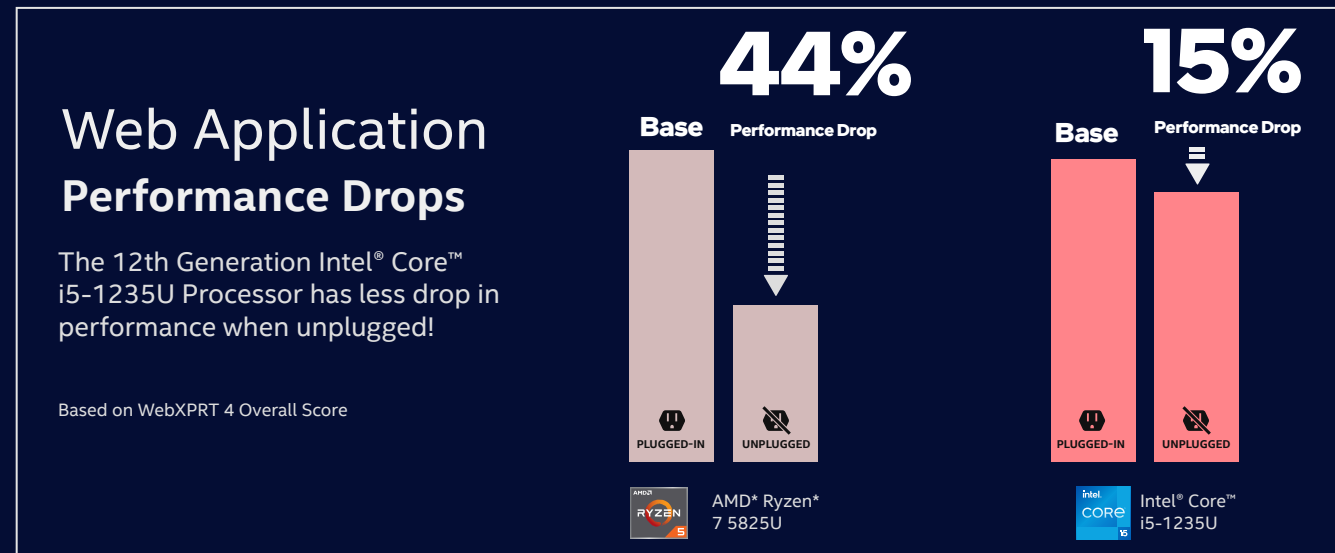

Intel® Core™ i5-1235U
2 P-cores | 4 E-cores | 4.4 GHz | 512GB Storage

Web Application Performance

Based on WebXPRT* 4 Overall Score - Plugged-in

Baseline

AMD Ryzen 7 5825U

Intel Core i5-1235U

Intel Core i7-1255U