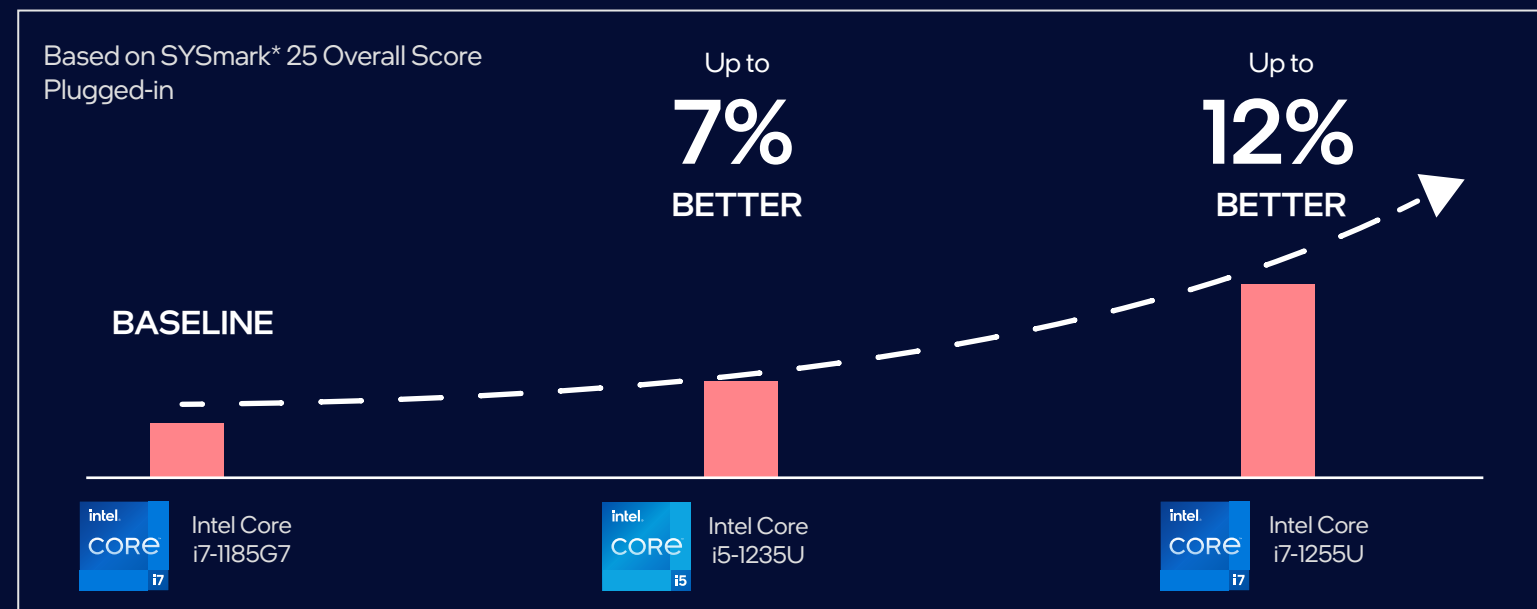

Productivity Performance

Based on CrossMark* Overall Score - Plugged-in