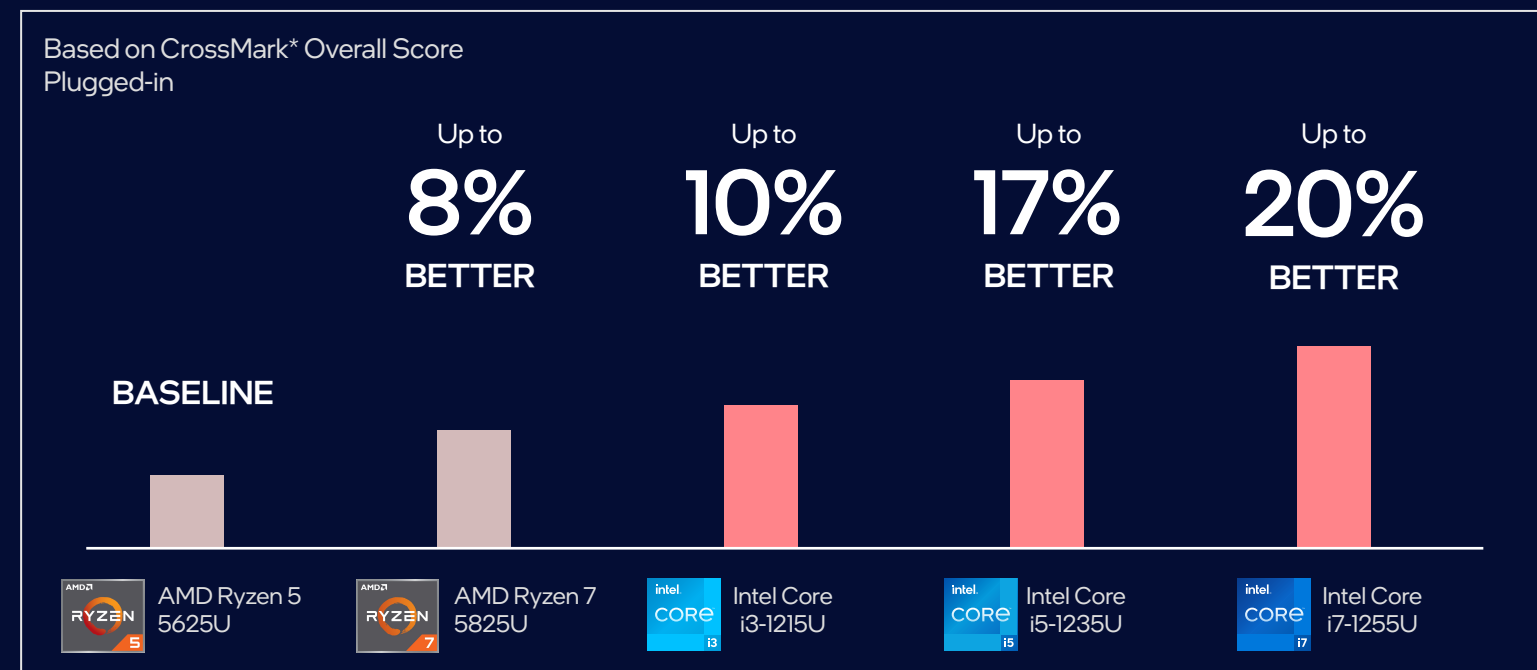

Performance varies by use, configuration and other factors.

Learn more at www.Intel.com/PerformanceIndex

Performance results are based on testing as of dates shown in configurations and may not reflect all publicly available updates. See backup for configuration details.

No product or component can be absolutely secure. Your costs and results may vary.

Intel technologies may require enabled hardware, software or service activation.
© Intel Corporation. Intel, the Intel logo, and other Intel marks are trademarks of Intel Corporation or its subsidiaries. Other names and brands may be claimed as the property of others.