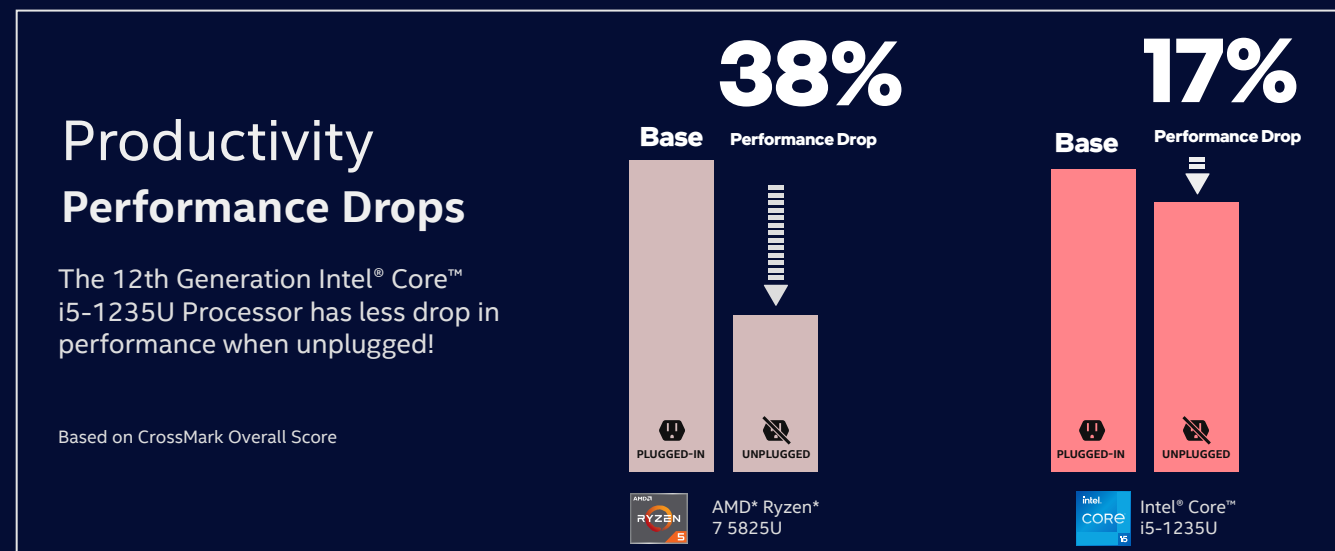

Productivity Application Performance

Based on CrossMark* Overall Score - Plugged-in

Baseline

AMD Ryzen 7 5825U

Intel Core i5-1235U

Intel Core i7-1255U

Performance varies by use, configuration and other factors.